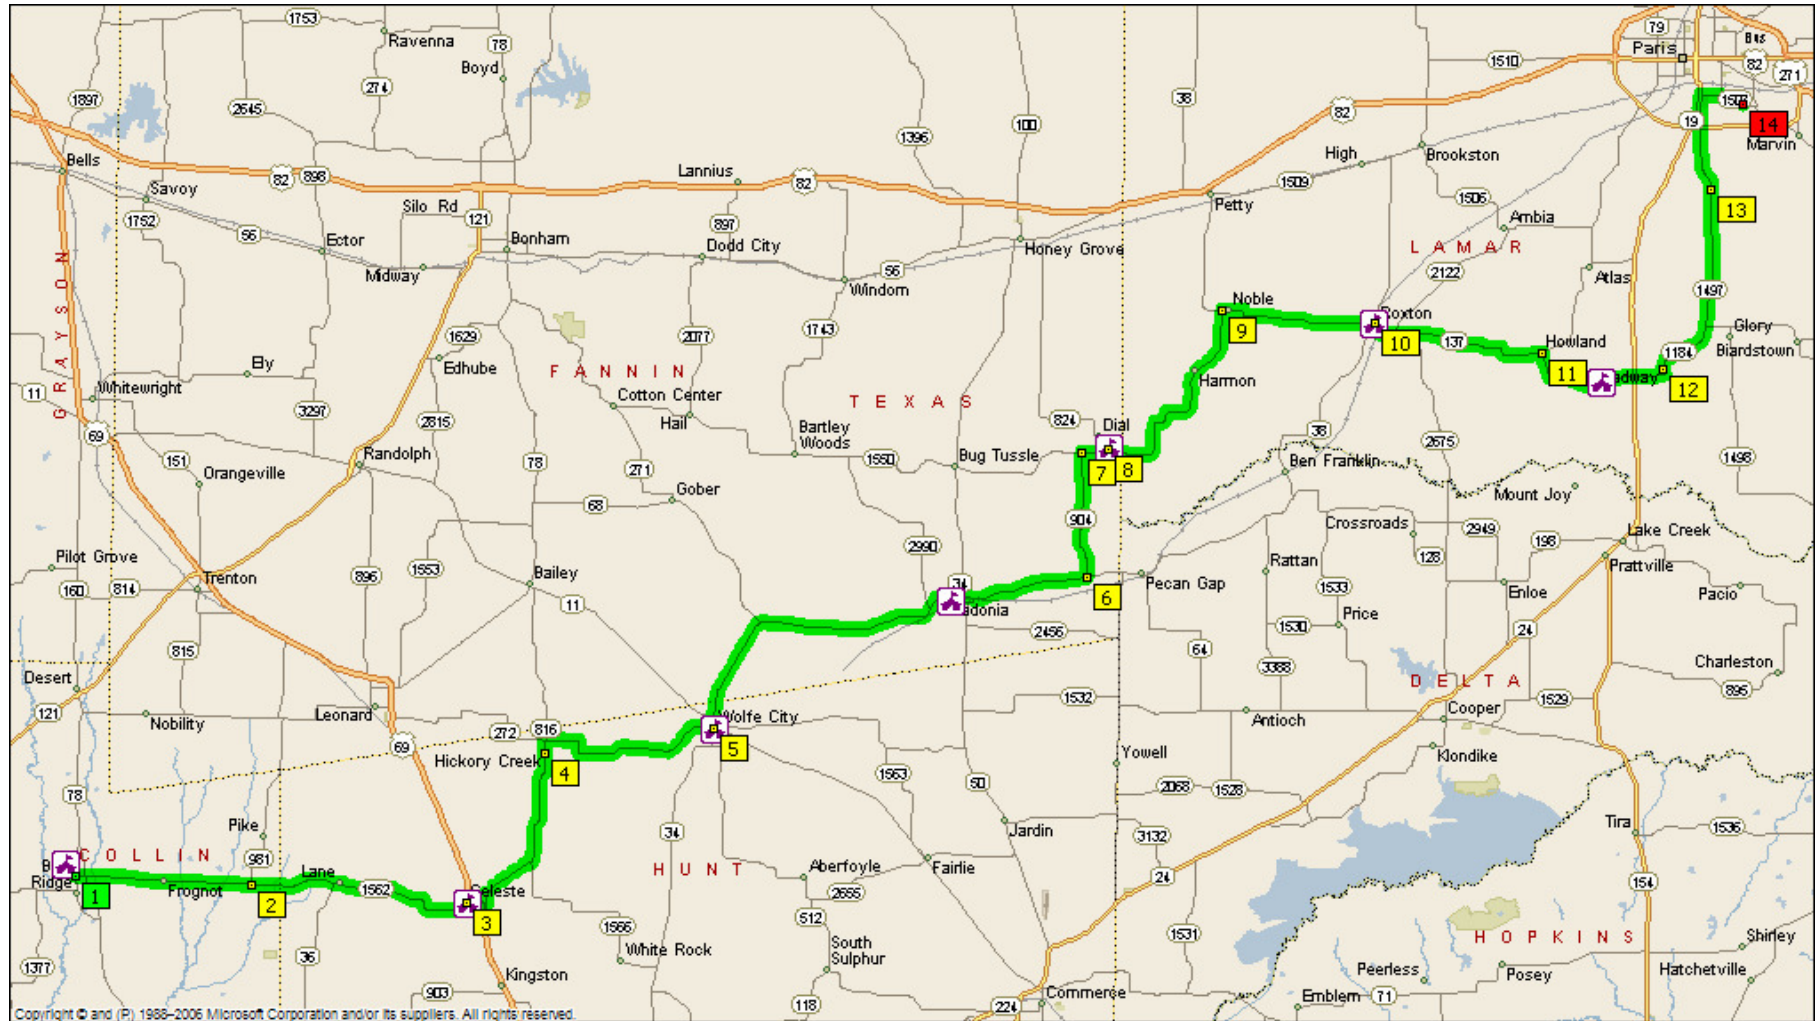

Pedal To Paris 2010

Out Route 75.7 miles

Start Line: Blue Ridge High School
 Break Point 1: Celeste @ 12.8 miles
 Break Point 2: Wolfe City @ 25 miles
 Break Point 3: Ladonia @ 34 miles

Break Point 4: Dial @ 46 miles
 Break Point 5: Roxton @ 55 miles
 Break Point 6: Glory @ 65 miles
 Break Point 7: Paris Civic Center @ 76 miles